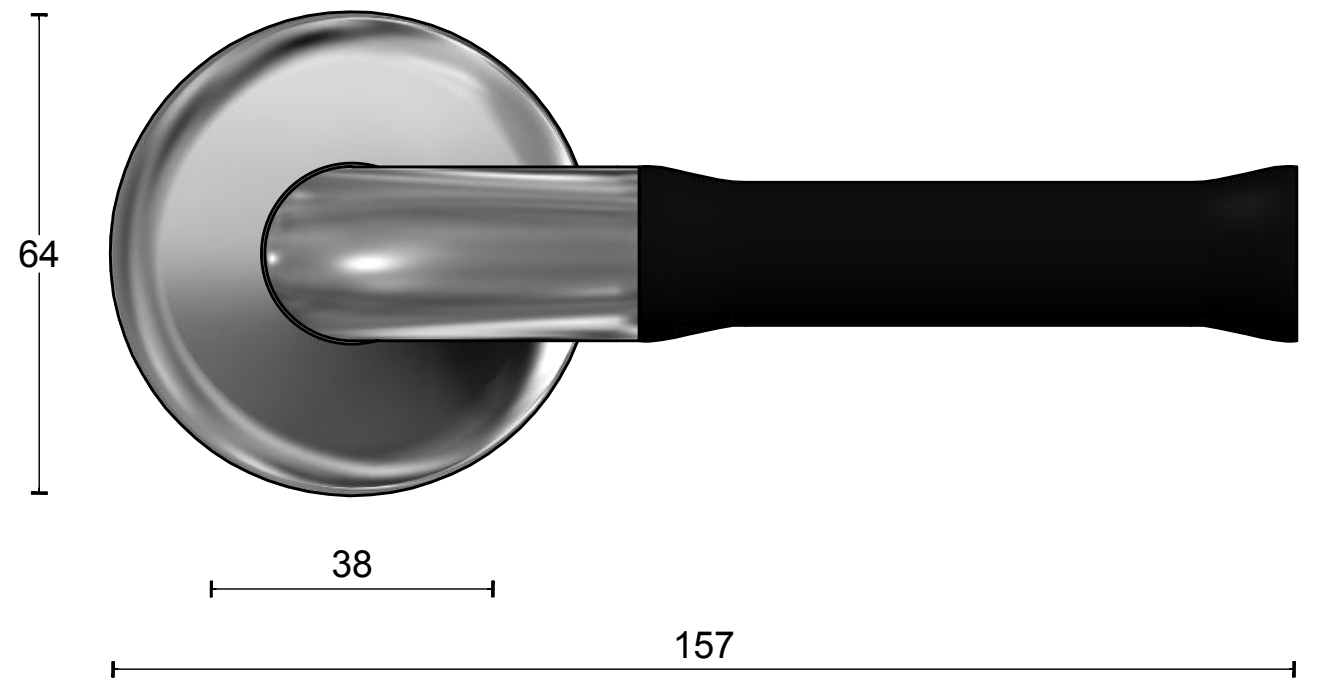

EV100/64

solid sprung lever handle attached to base rose
 polished stainless steel
 satin black

		Part number:	
		Description:	
Doc no.:	3101D001IPNM0 EV100 64 IPNM V03.dwg	EV100/64 IPNM	
Drawn by:	Christian Brimbois	Creation date:	18-2-2014
Formani Holland B.V. · Amerikalaan 55 · 6199 AE Maastricht Airport · tel: +31 (0)43 308 90 00 · www.formani.nl · info@formani.nl		Format: A3	