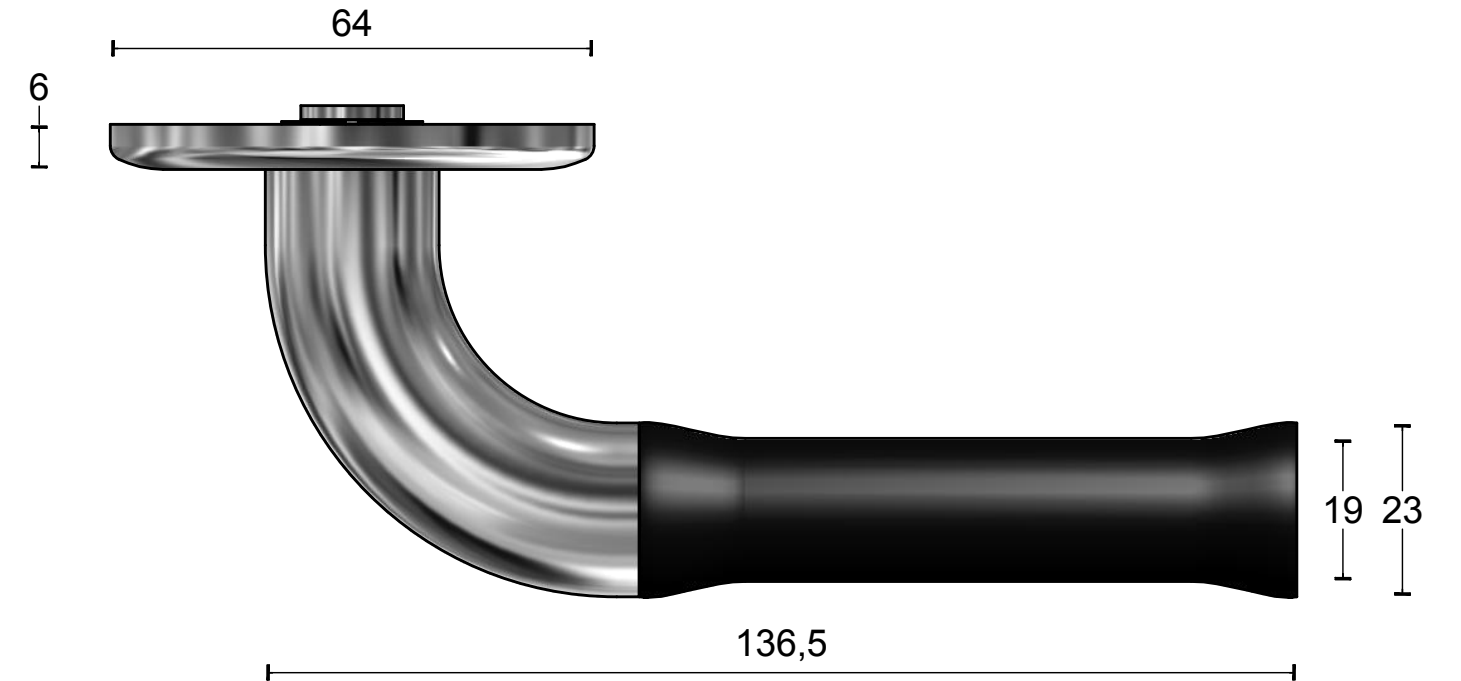

EV100/64

solid sprung lever handle attached to base rose
 polished stainless steel
 satin black

		Part number:	
		Description:	
Doc no.:	3101D001IPNM0 EV100 64 IPNM V03.dwg	EV100/64 IPNM	
Drawn by:	Christian Brimbois	Creation date:	18-2-2014
Formani Holland B.V. · Amerikalaan 55 · 6199 AE Maastricht Airport · tel: +31 (0)43 308 90 00 · www.formani.nl · info@formani.nl		Format: A3	