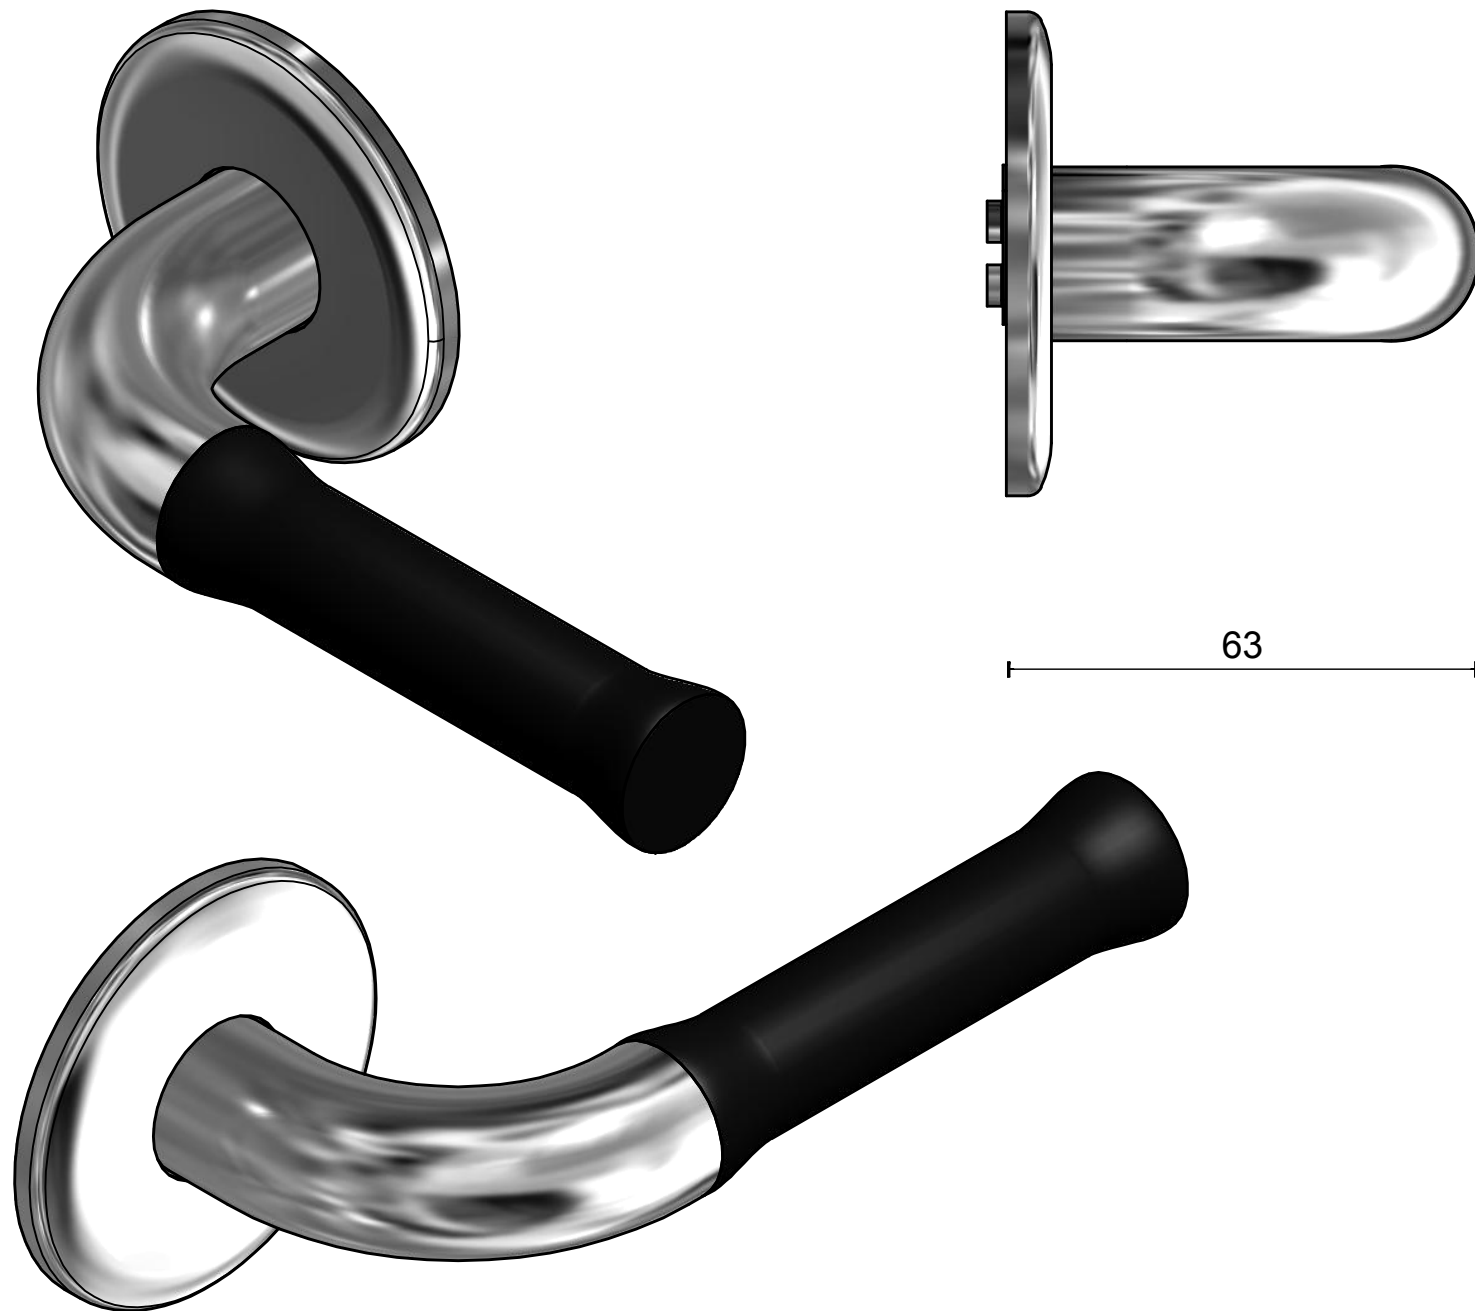

EV100/64

solid sprung lever handle attached to base rose
 polished stainless steel
 satin black

		Part number:	
		Description:	
Doc no.:	3101D001IPNM0 EV100 64 IPNM V03.dwg	EV100/64 IPNM	
Drawn by:	Christian Brimbois	Creation date:	18-2-2014
Formani Holland B.V. · Amerikalaan 55 · 6199 AE Maastricht Airport · tel: +31 (0)43 308 90 00 · www.formani.nl · info@formani.nl		Format: A3	