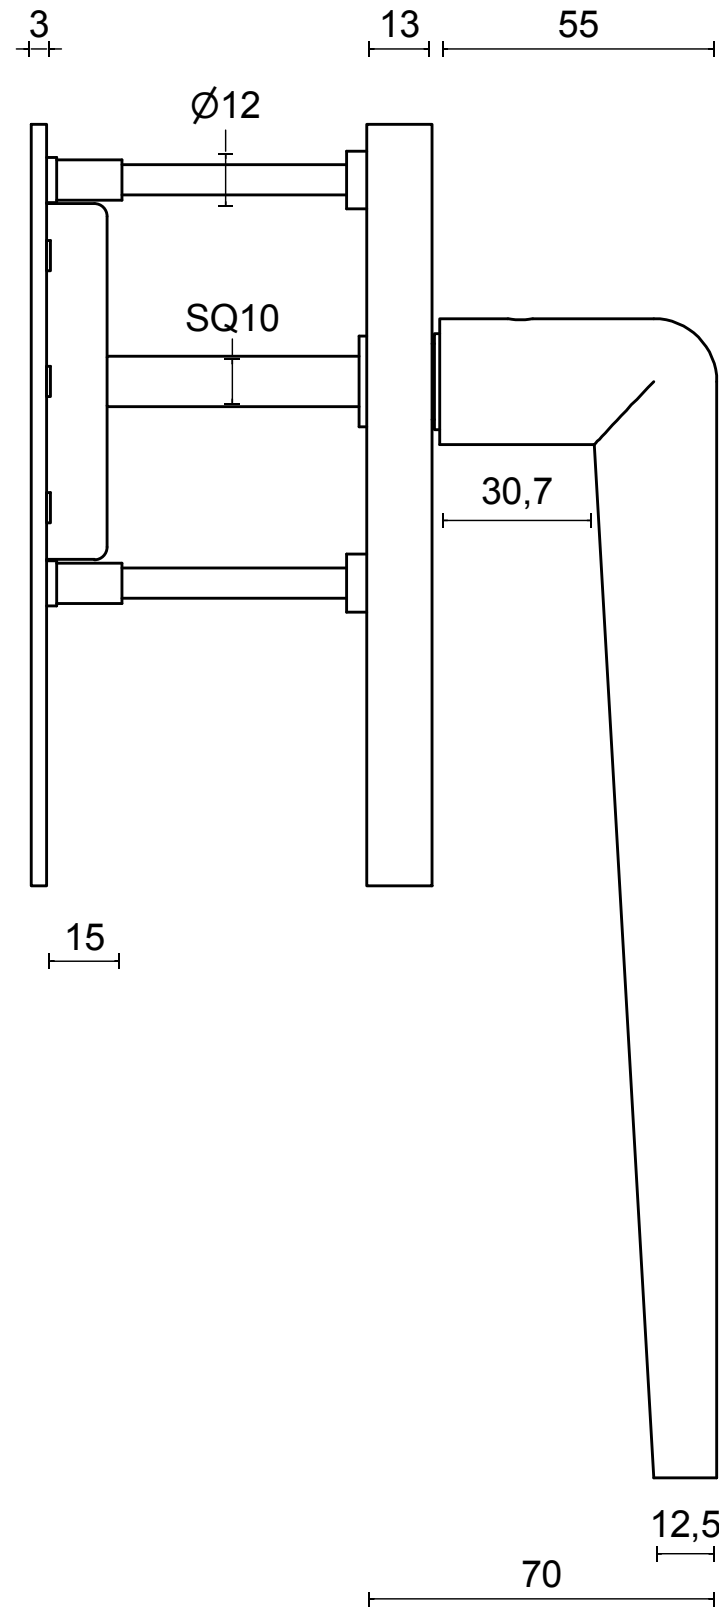

PBI230

single solid internal lift-up
sliding door handle with
external flush pull
stainless steel

option:

FORMANI®		Part number:	
		PBI230	
Doc no.: 3601Z001 PBI230 V01.dwg		Description:	
Drawn by: Wouter Kuipers		Creation date: 5-12-2018	
FORMANI HOLLAND B.V. EUROPALAAN 12 6199 AB MAASTRICHT-AIRPORT NL T +31 (0)43 308 90 00 INFO@FORMANI.COM FORMANI.COM		A3	