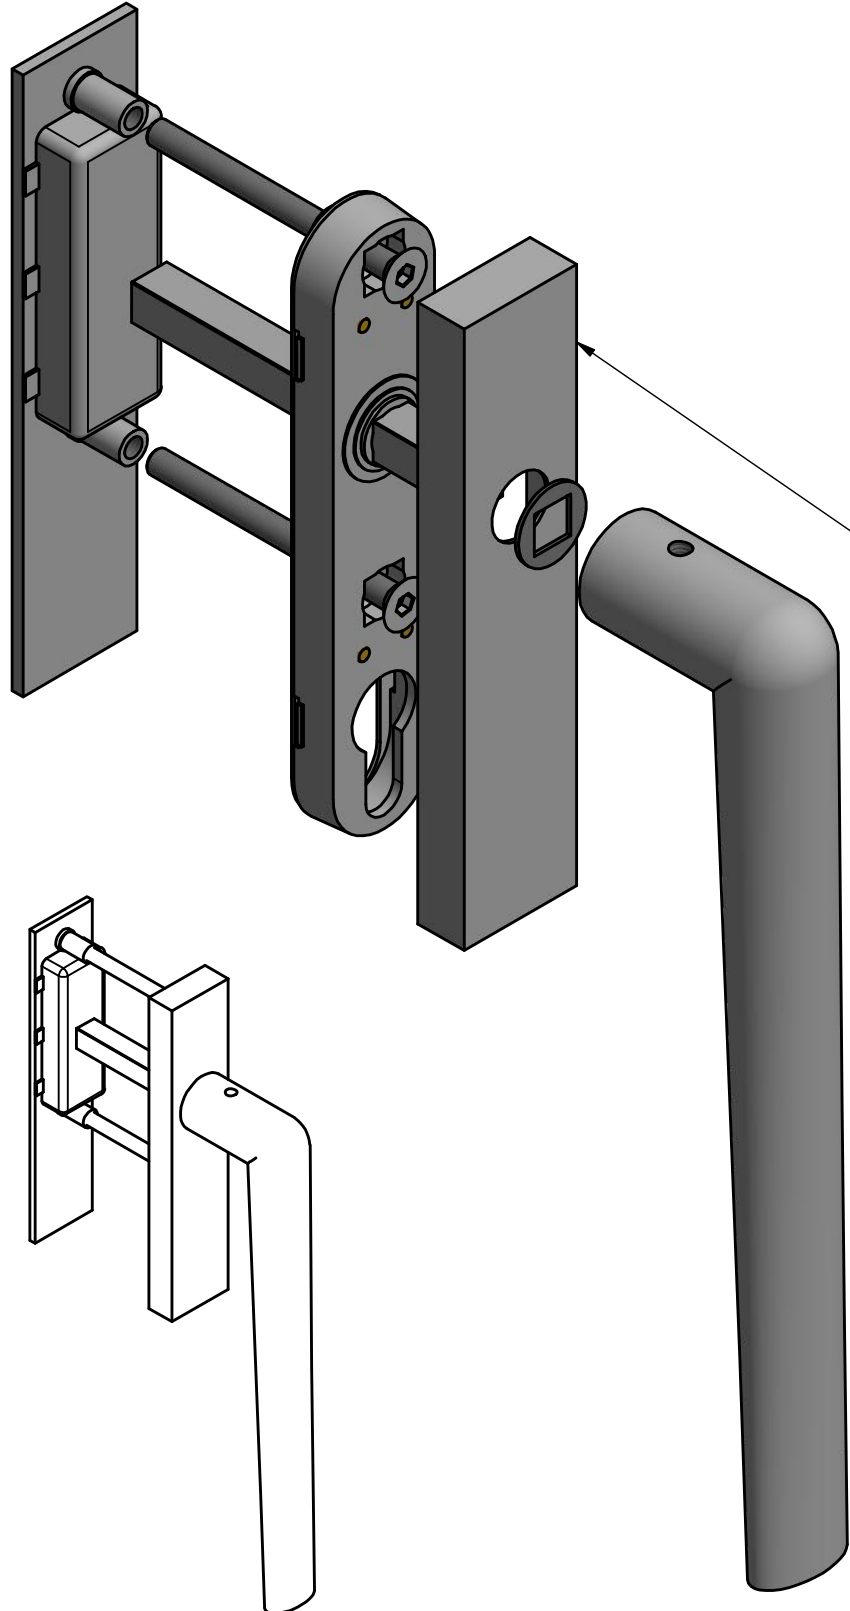

PBI230

single solid internal lift-up
sliding door handle with
external flush pull
stainless steel

option:

FORMANI®		Part number:	
		PBI230	
Doc no.: 3601Z001 PBI230 V01.dwg		Description:	
Drawn by: Wouter Kuipers		Creation date: 5-12-2018	
FORMANI HOLLAND B.V. EUROPALAAN 12 6199 AB MAASTRICHT-AIRPORT NL T +31 (0)43 308 90 00 INFO@FORMANI.COM FORMANI.COM		A3	