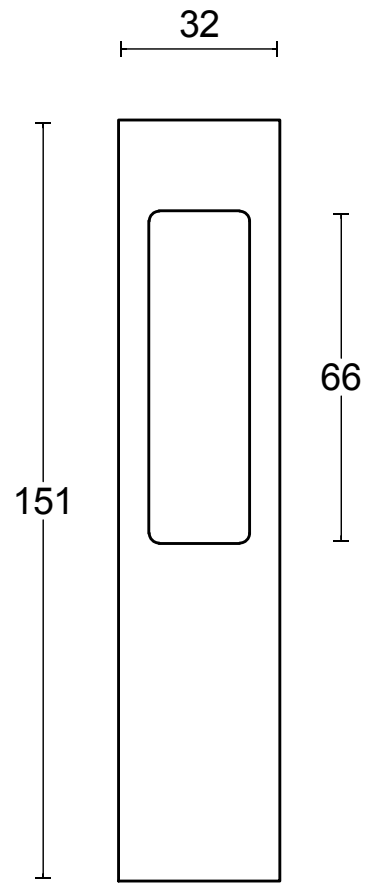

PBI230

single solid internal lift-up
sliding door handle with
external flush pull
stainless steel

option:

FORMANI®		Part number:	
		PBI230	
Doc no.: 3601Z001 PBI230 V01.dwg		Description:	
Drawn by: Wouter Kuipers		Creation date: 5-12-2018	
FORMANI HOLLAND B.V. EUROPALAAN 12 6199 AB MAASTRICHT-AIRPORT NL T +31 (0)43 308 90 00 INFO@FORMANI.COM FORMANI.COM		A3	