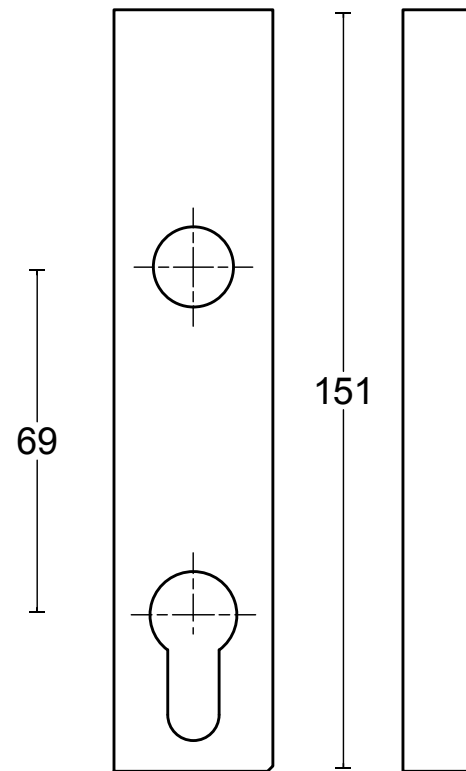

PBI230

single solid internal lift-up
sliding door handle with
external flush pull
stainless steel

option:

FORMANI®		Part number:	
		PBI230	
Doc no.: 3601Z001 PBI230 V01.dwg		Description:	
Drawn by: Wouter Kuipers		Creation date: 5-12-2018	
FORMANI HOLLAND B.V. EUROPALAAN 12 6199 AB MAASTRICHT-AIRPORT NL T +31 (0)43 308 90 00 INFO@FORMANI.COM FORMANI.COM		A3	