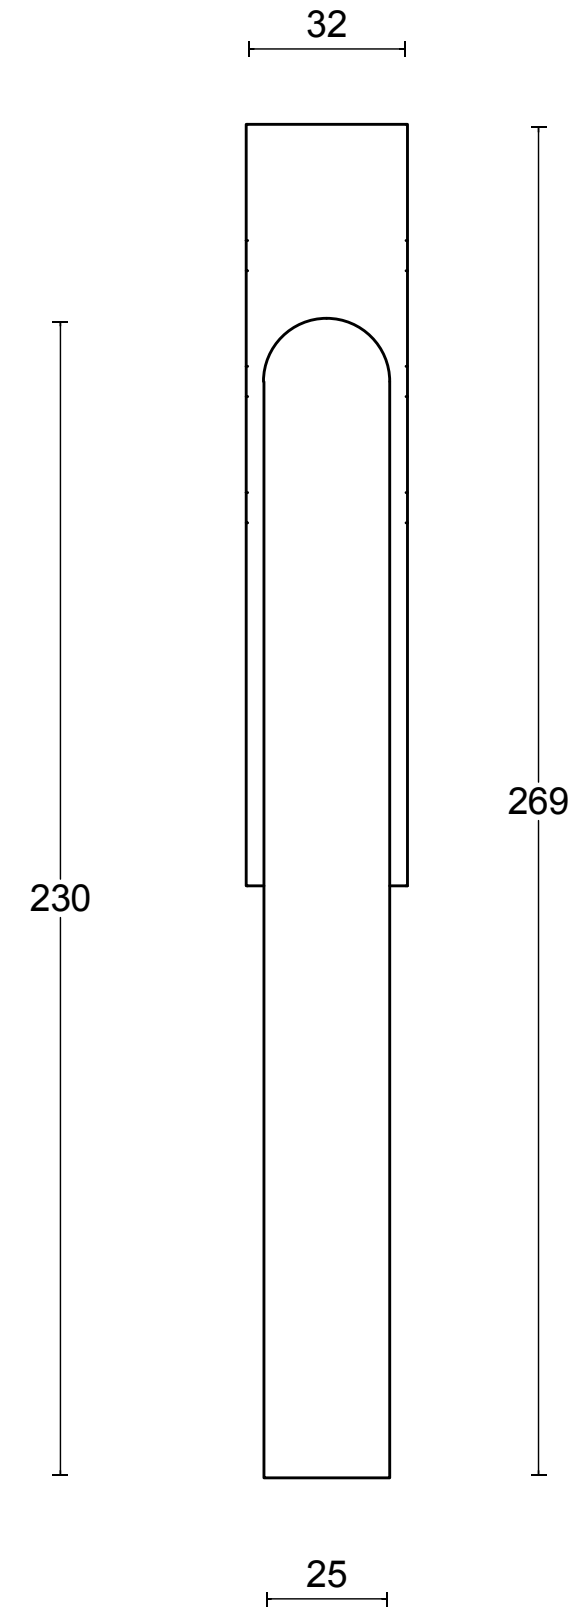

PBI230

single solid internal lift-up
sliding door handle with
external flush pull
stainless steel

option:

FORMANI®		Part number:	
		PBI230	
Doc no.: 3601Z001 PBI230 V01.dwg		Description:	
Drawn by: Wouter Kuipers		Creation date: 5-12-2018	
FORMANI HOLLAND B.V. EUROPALAAN 12 6199 AB MAASTRICHT-AIRPORT NL T +31 (0)43 308 90 00 INFO@FORMANI.COM FORMANI.COM		A3	