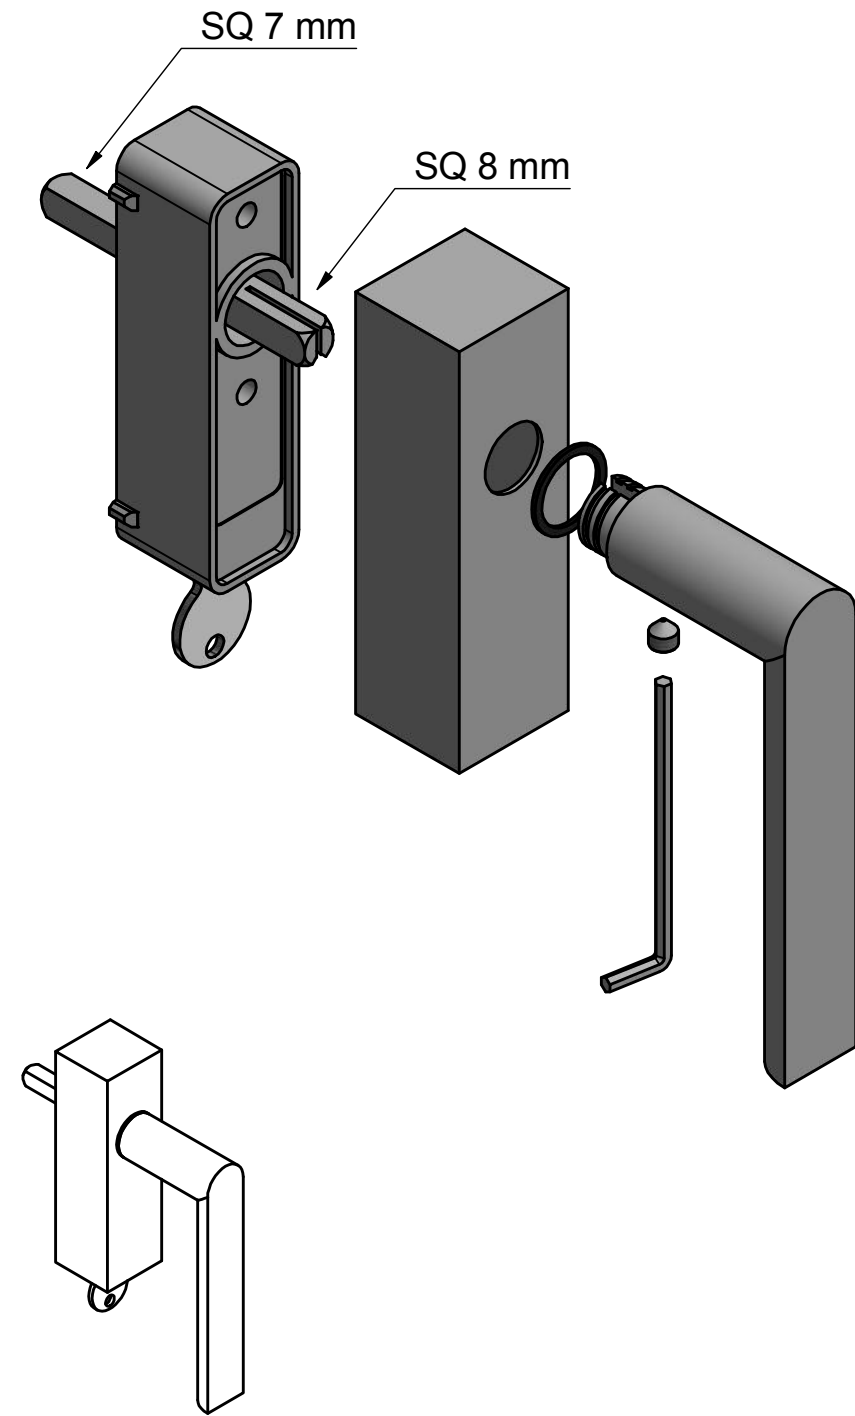

PBA100-DKLOCK

locking tilt and turn
window handle
stainless steel

<h1>FORMANI®</h1>		Part number:	
		PBA100-DKLOCK	
Doc no.:	3703D020 PBA100DKLOCK V02.dwg	Description:	Format:
Drawn by:	Christian Brimbois	Creation date:	13-2-2019
FORMANI HOLLAND B.V. EUROPALAAN 12 6199 AB MAASTRICHT-AIRPORT NL T +31 (0)43 308 90 00 INFO@FORMANI.COM FORMANI.COM		<h1>A3</h1>	