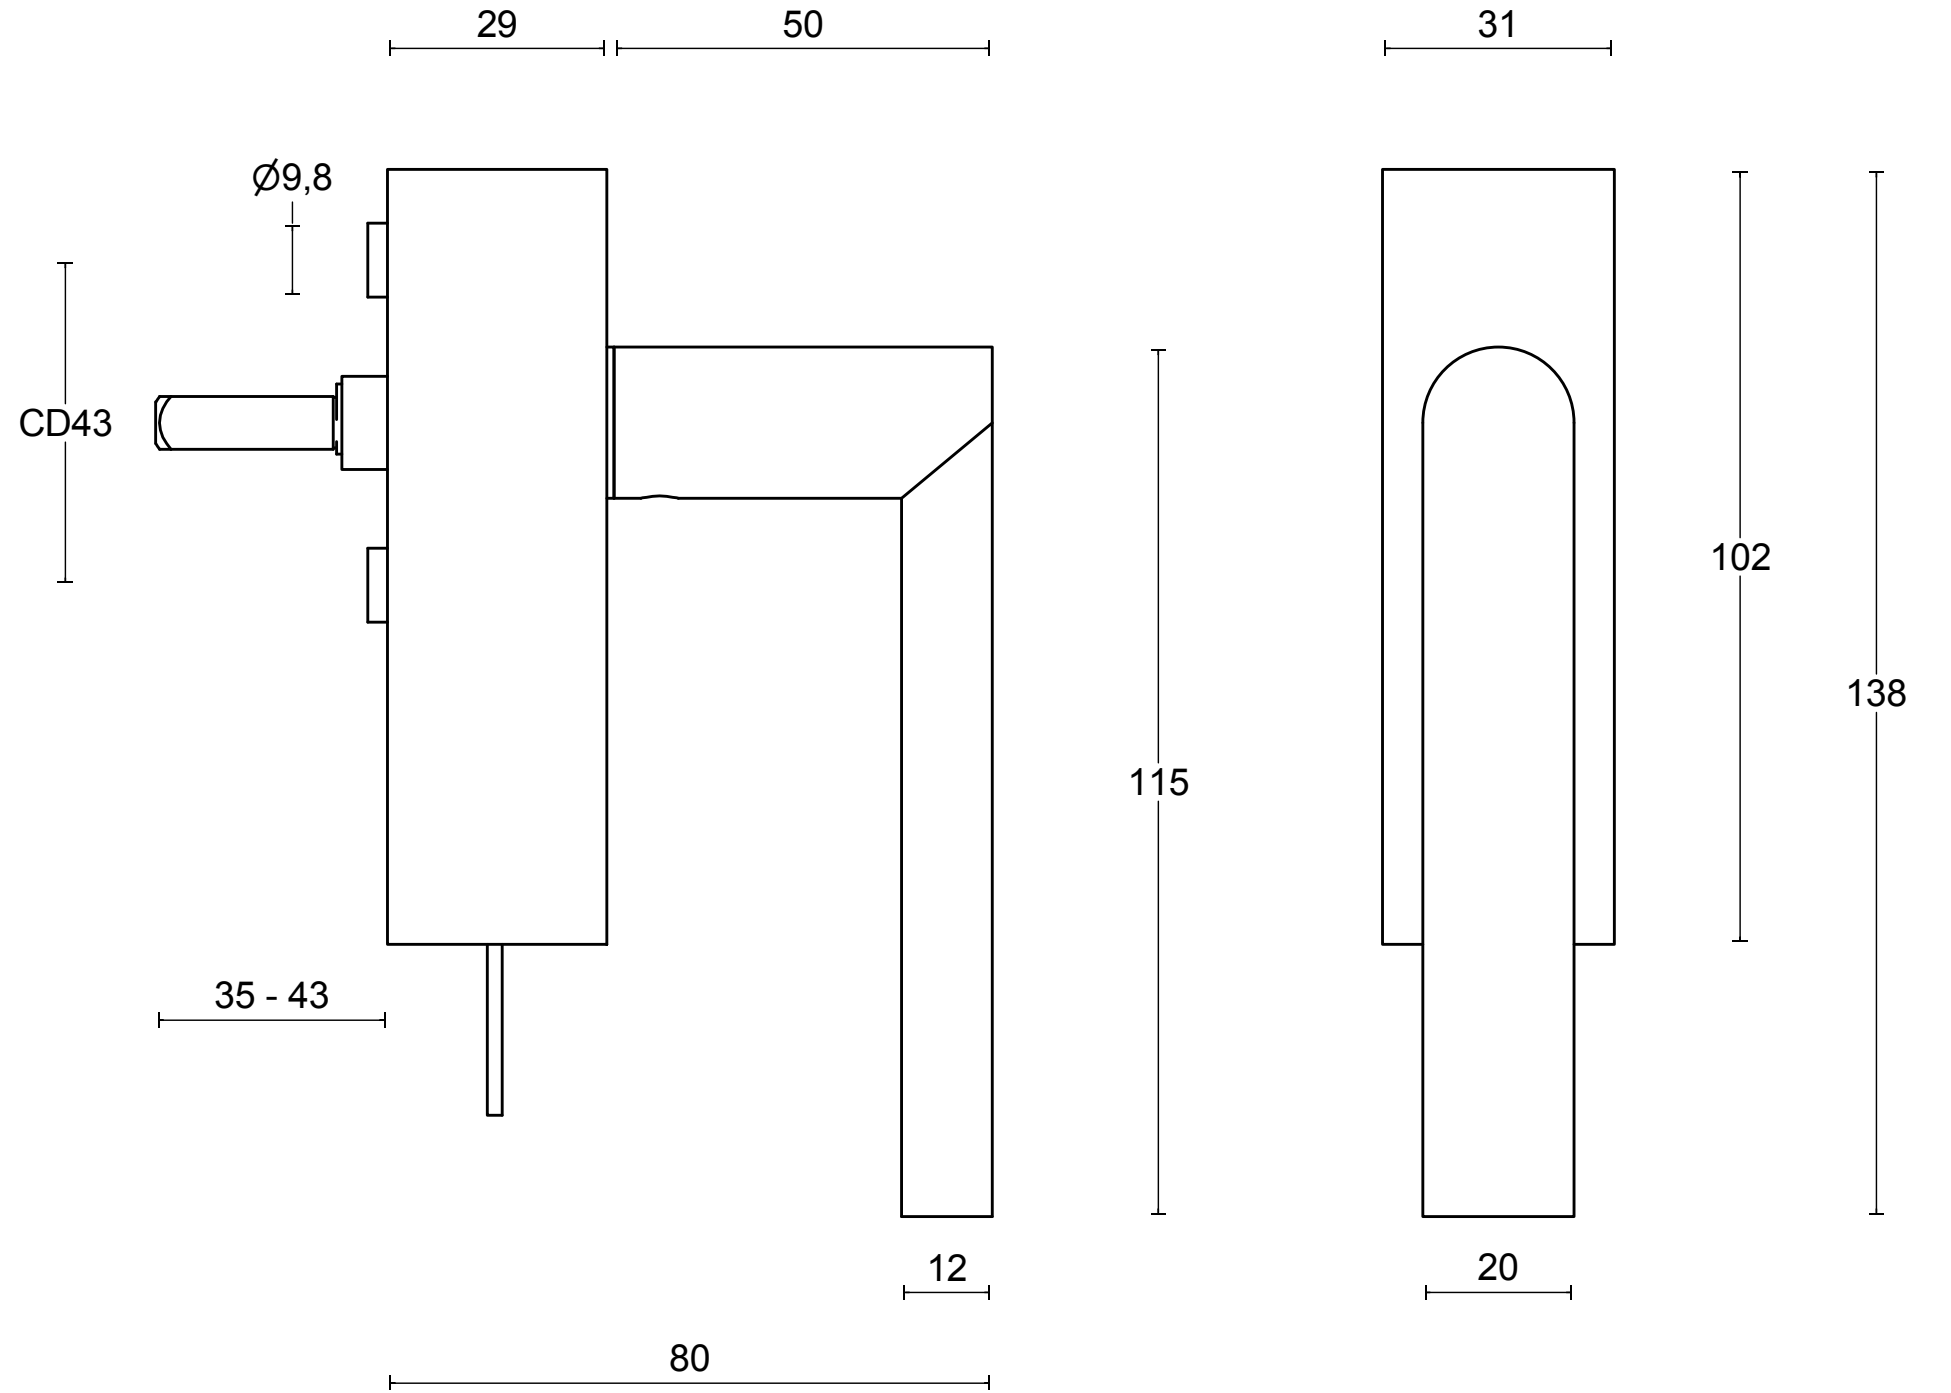

PBA100-DKLOCK

locking tilt and turn
window handle
stainless steel

<h1>FORMANI®</h1>		Part number:	
		PBA100-DKLOCK	
Doc no.:	3703D020 PBA100DKLOCK V02.dwg	Description:	Format:
Drawn by:	Christian Brimbois	Creation date:	13-2-2019
FORMANI HOLLAND B.V. EUROPALAAN 12 6199 AB MAASTRICHT-AIRPORT NL T +31 (0)43 308 90 00 INFO@FORMANI.COM FORMANI.COM		<h1>A3</h1>	