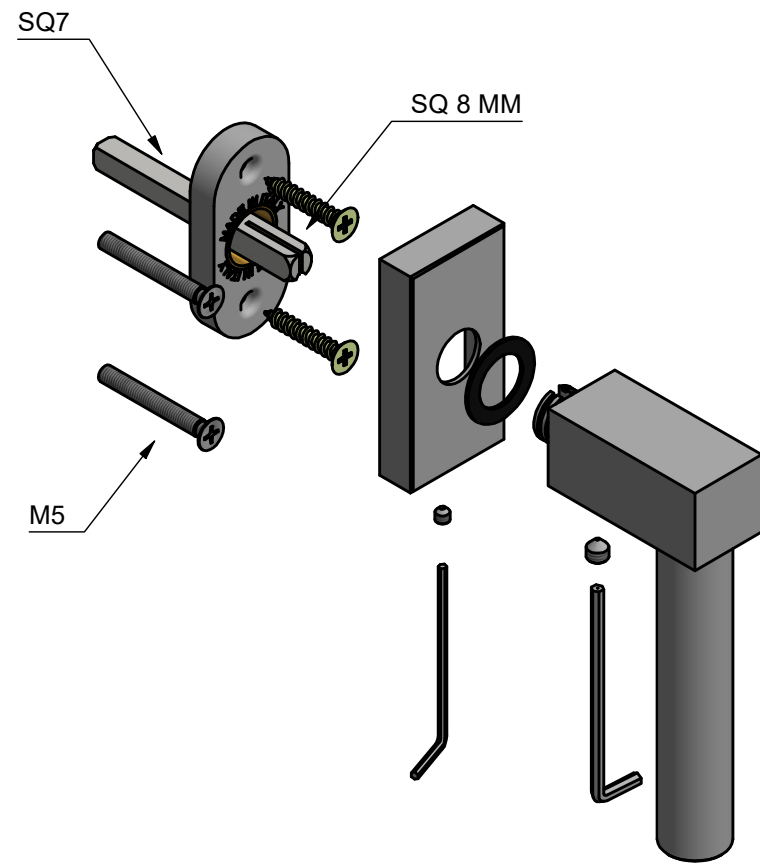

# BOBBY EK102-DK

non-locking tilt and turn  
window handle  
stainless steel

<p><b>FORMANI®</b></p> <p>FORMANI HOLLAND B.V. EUROPALAAN 12 6199 AB MAASTRICHT-AIRPORT NL T +31 (0)43 308 90 00 INFO@FORMANI.COM WWW.FORMANI.COM</p>	Type :	<b>BOBBY EK102-DK</b>	Version:	V01
	Formani filename: 4003D003_EK102-DK_V01.dwg	Description:	non-locking tilt and turn window handle stainless steel	Format
	Drawn by: Christian Brimbois			
Creation date: 14-6-2021				