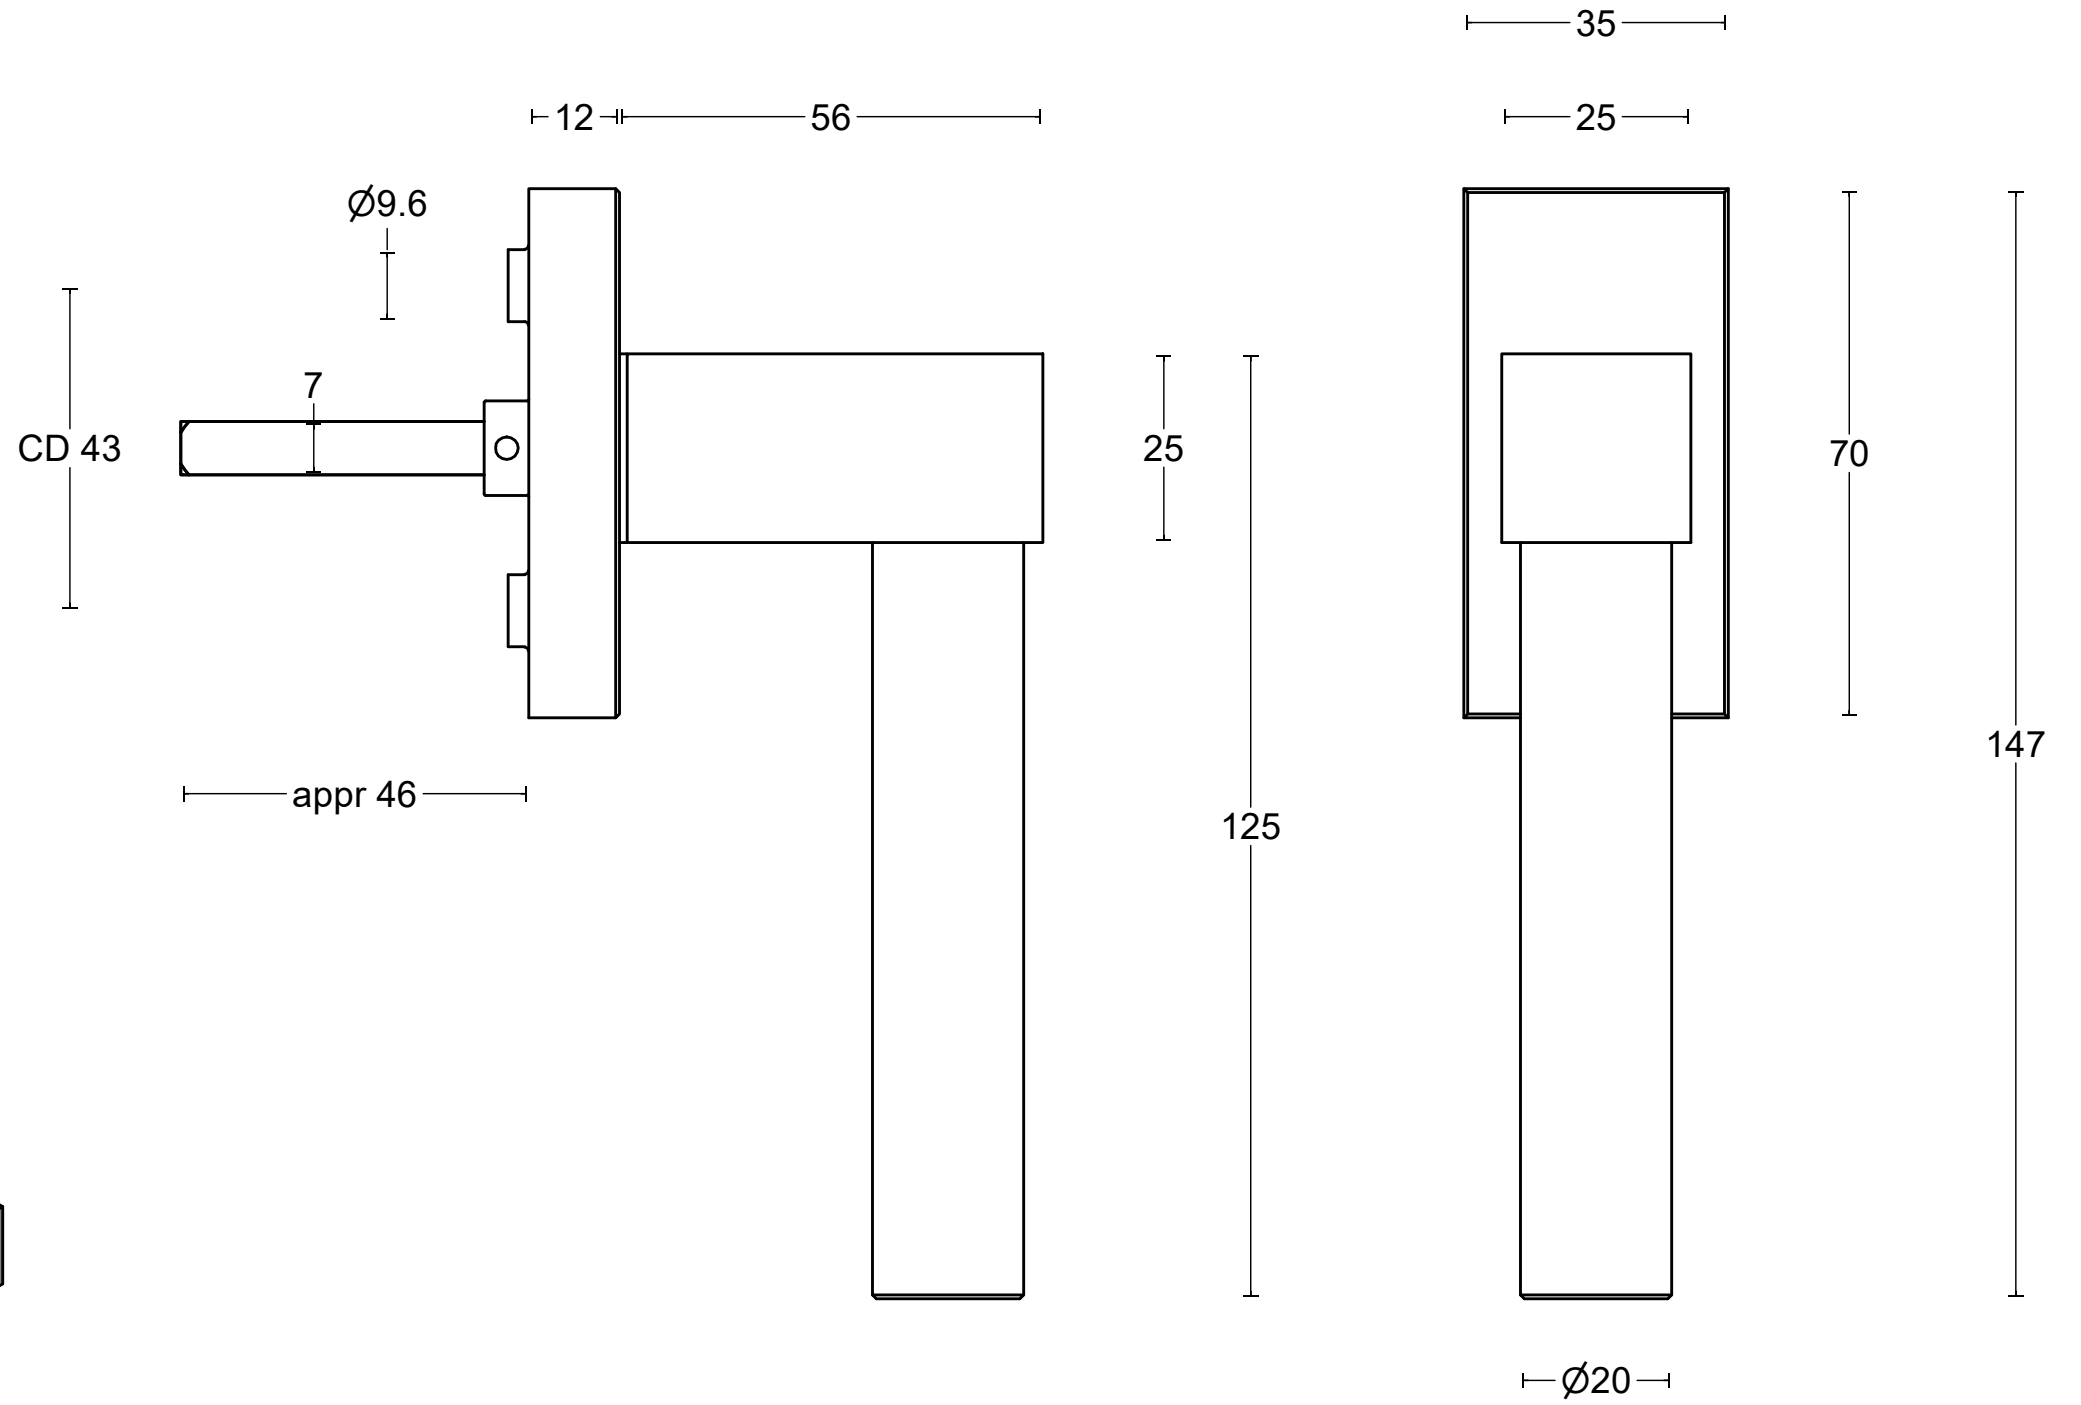

# BOBBY EK102-DK

non-locking tilt and turn  
window handle  
stainless steel

<p><b>FORMANI®</b></p> <p>FORMANI HOLLAND B.V. EUROPALAAN 12 6199 AB MAASTRICHT-AIRPORT NL T +31 (0)43 308 90 00 INFO@FORMANI.COM WWW.FORMANI.COM</p>	Type :	<b>BOBBY EK102-DK</b>	Version:	V01
	Formani filename: 4003D003_EK102-DK_V01.dwg	Description:	non-locking tilt and turn window handle stainless steel	Format
	Drawn by: Christian Brimbois			
Creation date: 14-6-2021				