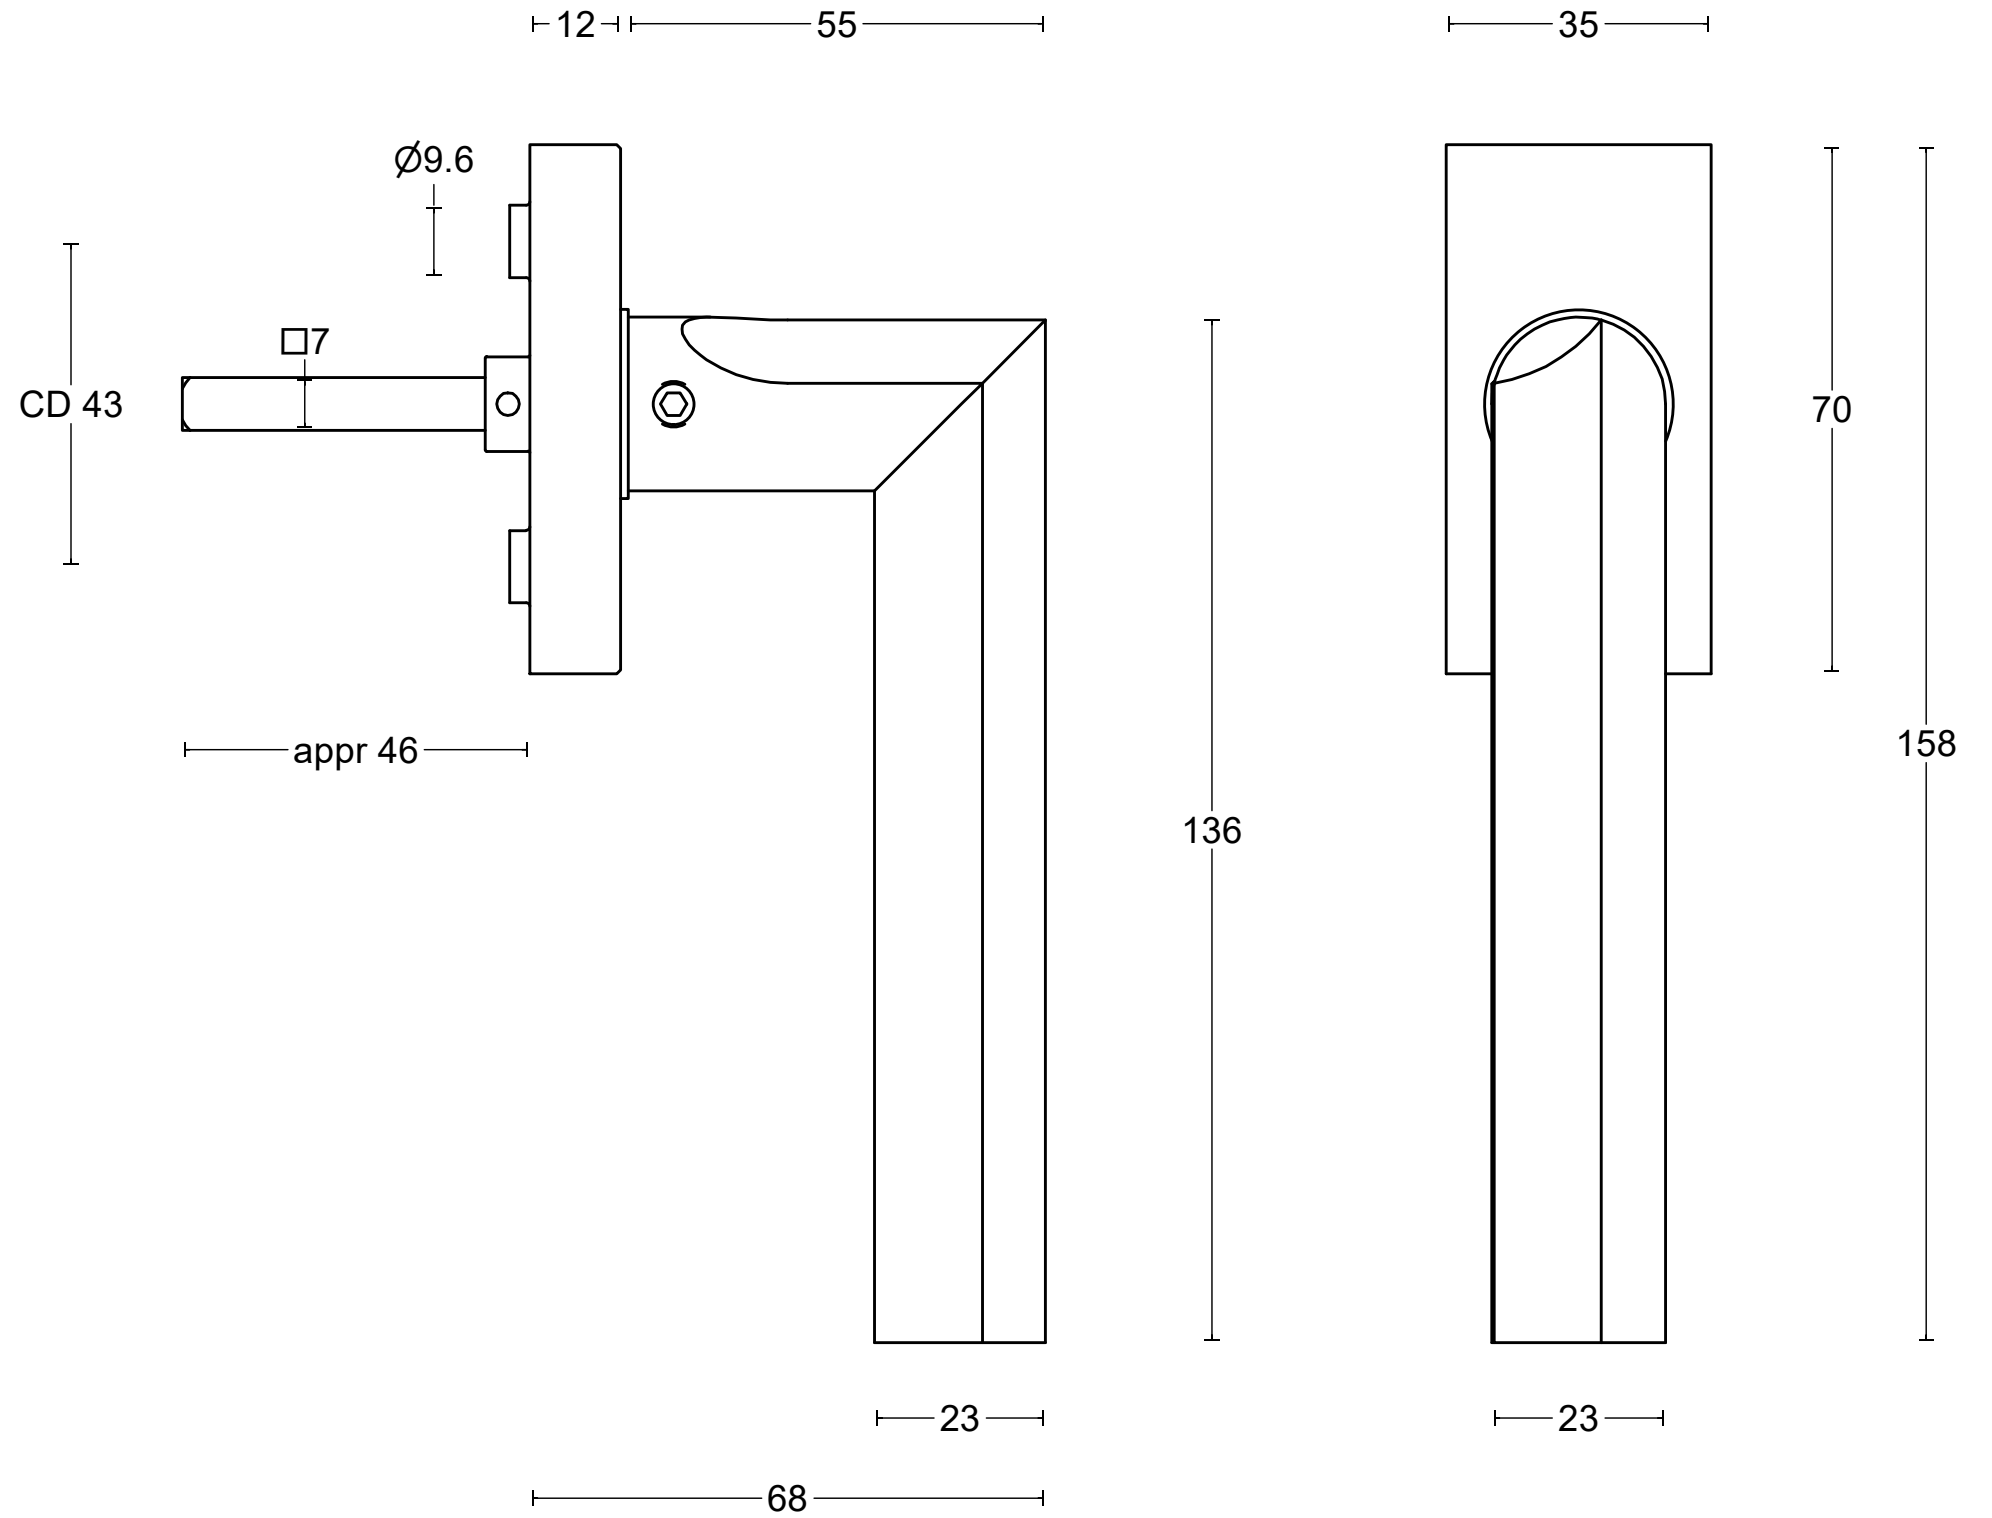

ECLIPSE DR102-DK

non-locking tilt and turn
window handle
stainless steel

	FORMANI HOLLAND B.V. EUROPALAAN 12 6199 AB MAASTRICHT-AIRPORT NL T +31 (0)43 308 90 00 INFO@FORMANI.COM WWW.FORMANI.COM	Type :	ECLIPSE DR102-DK	Version:	V01
	Formani filename: 3903D003_DR102-DK_V01.dwg	Description:	non-locking tilt and turn window handle stainless steel	Format	A3
	Drawn by: Christian Brimbois				
Creation date: 1-12-2020					