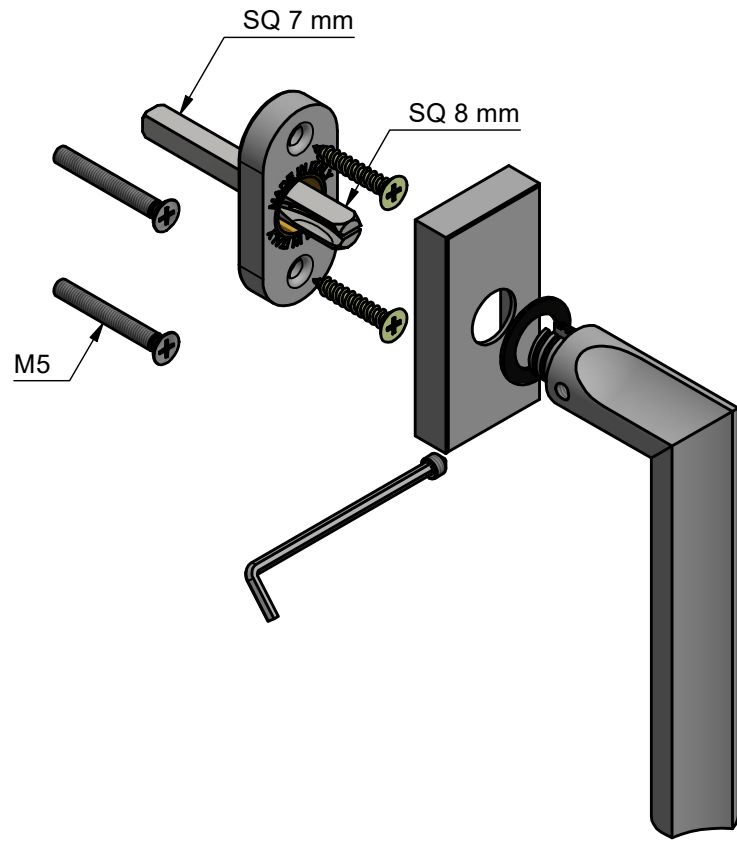

ECLIPSE DR102-DK

non-locking tilt and turn
window handle
stainless steel

	FORMANI HOLLAND B.V. EUROPALAAN 12 6199 AB MAASTRICHT-AIRPORT NL T +31 (0)43 308 90 00 INFO@FORMANI.COM WWW.FORMANI.COM	Type :	ECLIPSE DR102-DK	Version:	V01
	Formani filename: 3903D003_DR102-DK_V01.dwg	Description:	non-locking tilt and turn window handle stainless steel	Format	A3
	Drawn by: Christian Brimbois				
Creation date: 1-12-2020					