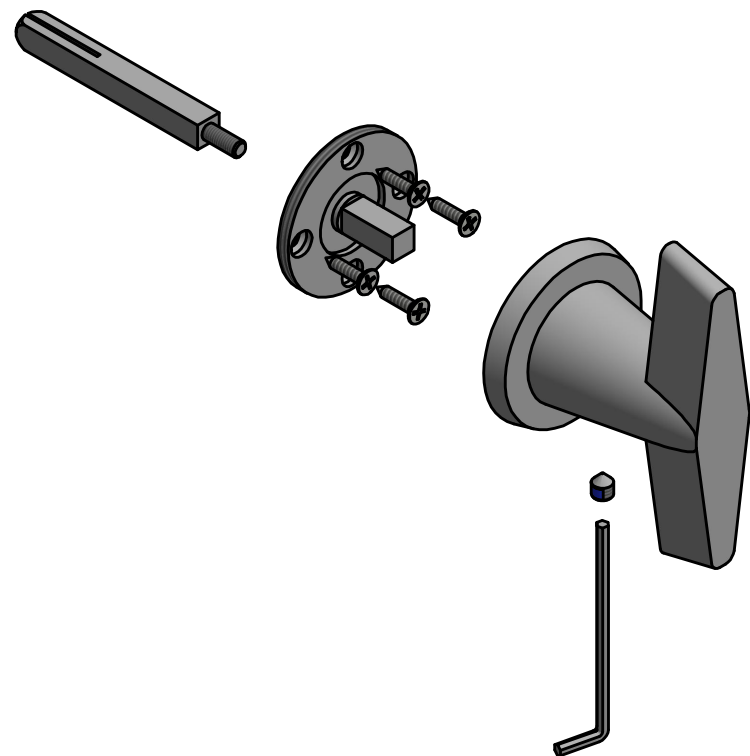

CONE OH200V

solid front door knob
stainless steel

<p>FORMANI®</p> <p>FORMANI HOLLAND B.V. EUROPALAAN 12 6199 AB MAASTRICHT-AIRPORT NL T +31 (0)43 308 90 00 INFO@FORMANI.COM WWW.FORMANI.COM</p>	Type :	<p>CONE OH200V</p> <p>solid front door knob stainless steel</p>	Version:
	Formani filename: 3802K001_OH200V_V01.dwg		Format
	Drawn by: Christian Brimbois		A3
Creation date: 5-3-2021			