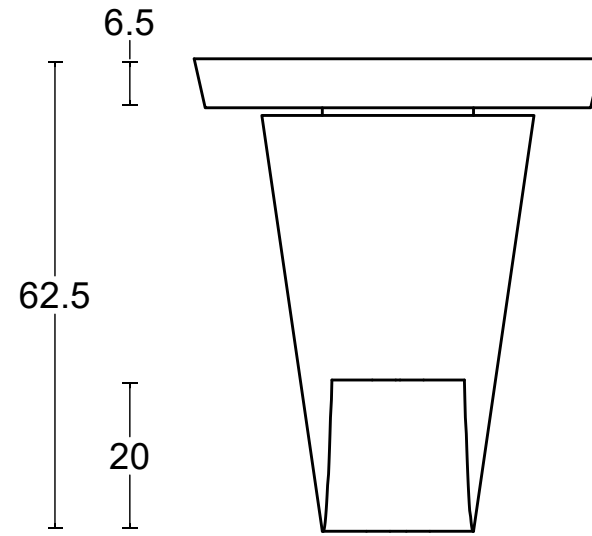

CONE OH200V

solid front door knob
stainless steel

<p>FORMANI®</p> <p>FORMANI HOLLAND B.V. EUROPALAAN 12 6199 AB MAASTRICHT-AIRPORT NL T +31 (0)43 308 90 00 INFO@FORMANI.COM WWW.FORMANI.COM</p>	Type :	<p>CONE OH200V</p> <p>solid front door knob stainless steel</p>	Version:
	Formani filename: 3802K001_OH200V_V01.dwg		Format
	Drawn by: Christian Brimbois		A3
Creation date: 5-3-2021			