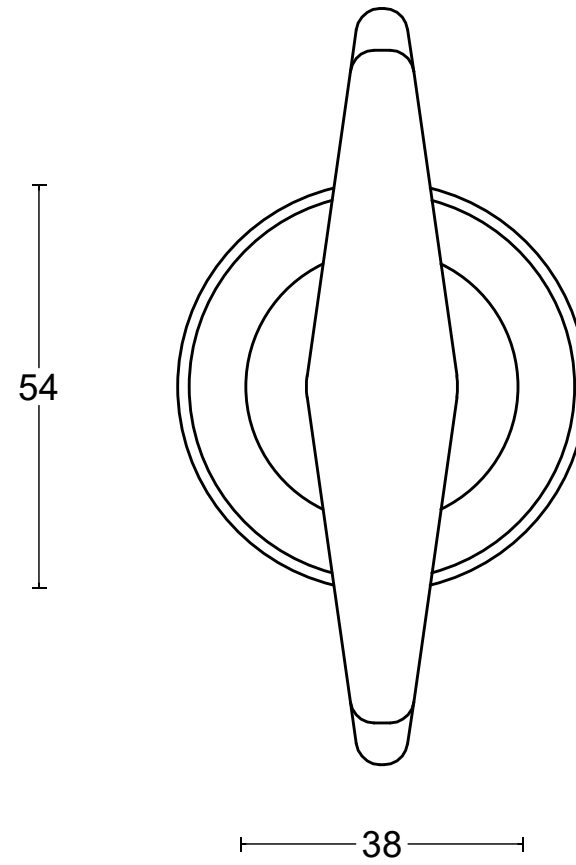

CONE OH200V

solid front door knob
stainless steel

<p>FORMANI®</p> <p>FORMANI HOLLAND B.V. EUROPALAAN 12 6199 AB MAASTRICHT-AIRPORT NL T +31 (0)43 308 90 00 INFO@FORMANI.COM WWW.FORMANI.COM</p>	Type :	<p>CONE OH200V</p> <p>solid front door knob stainless steel</p>	Version:
	Formani filename: 3802K001_OH200V_V01.dwg		Format
	Drawn by: Christian Brimbois		A3
Creation date: 5-3-2021			