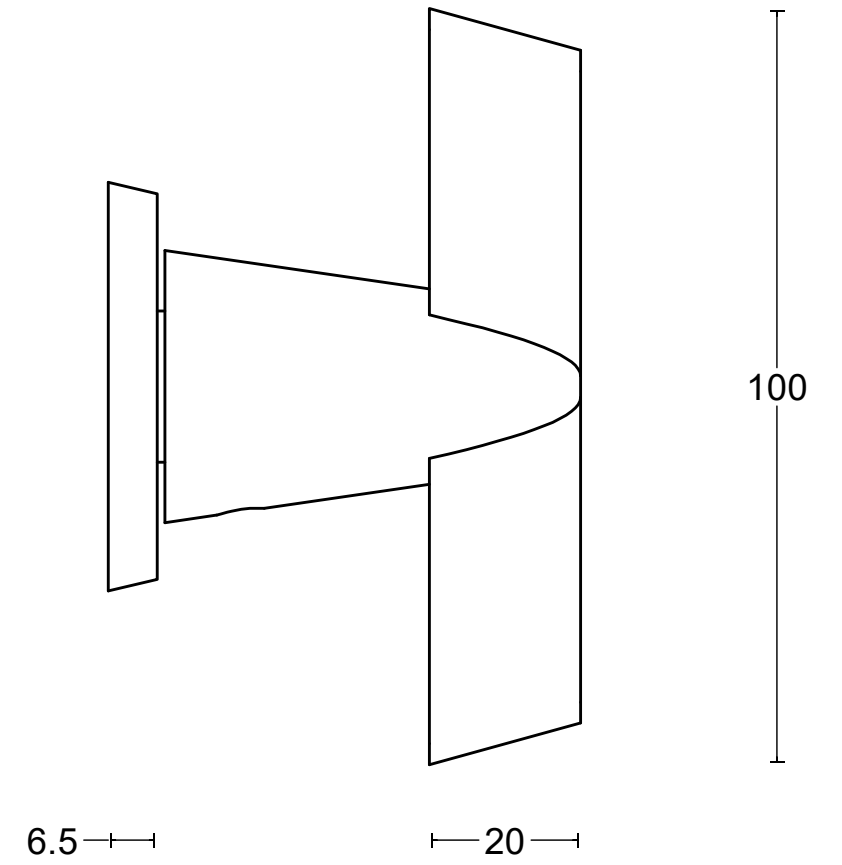

CONE OH200V

solid front door knob
stainless steel

<p>FORMANI®</p> <p>FORMANI HOLLAND B.V. EUROPALAAN 12 6199 AB MAASTRICHT-AIRPORT NL T +31 (0)43 308 90 00 INFO@FORMANI.COM WWW.FORMANI.COM</p>	Type :	<p>CONE OH200V</p> <p>solid front door knob stainless steel</p>	Version:
	Formani filename: 3802K001_OH200V_V01.dwg		Format
	Drawn by: Christian Brimbois		A3
Creation date: 5-3-2021			