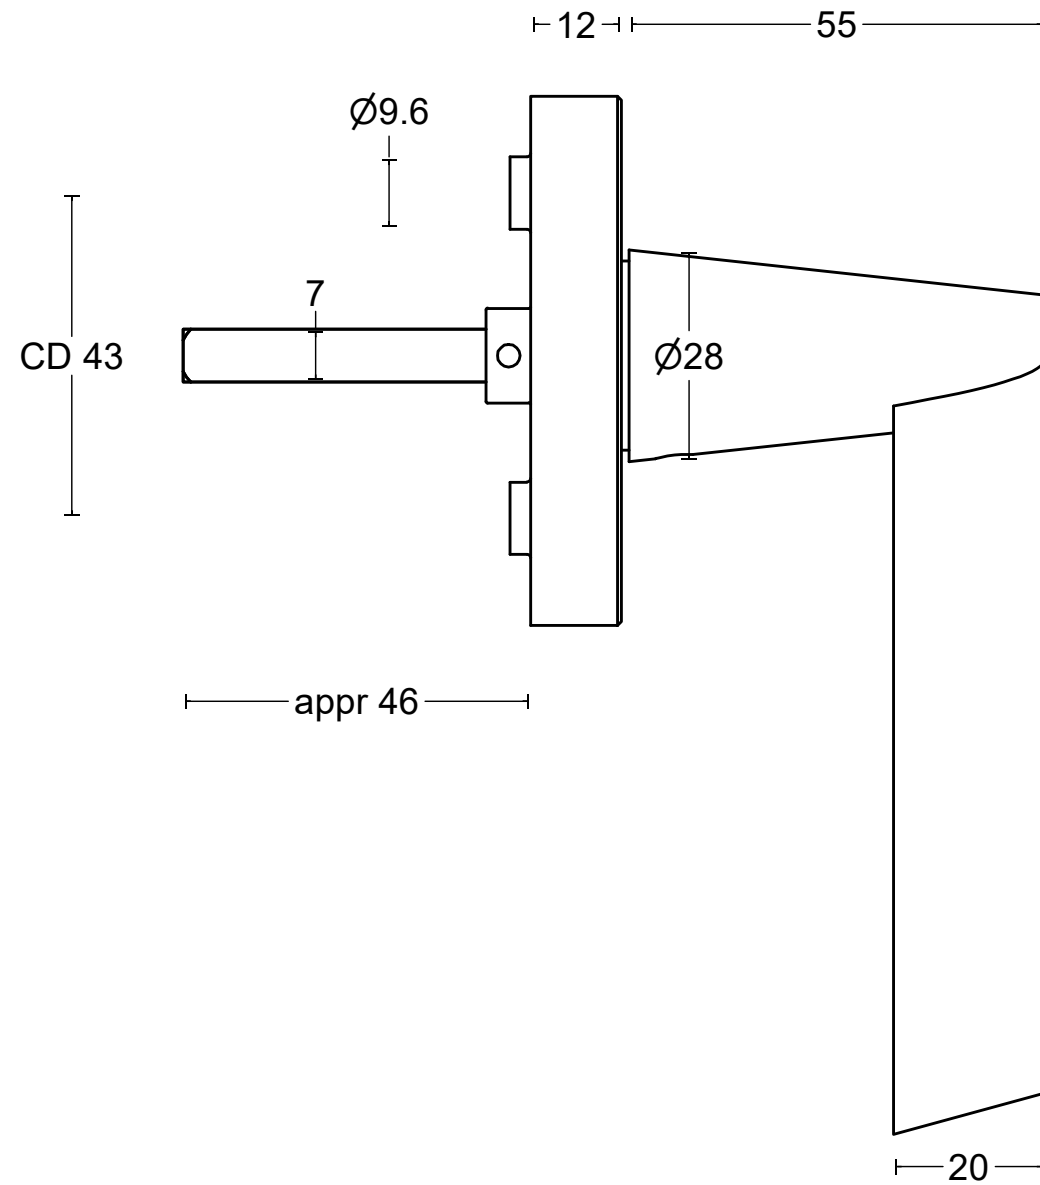

# CONE OH102-DK

non-locking tilt and turn  
window handle  
stainless steel

<p><b>FORMANI®</b></p> <p>FORMANI HOLLAND B.V. EUROPALAAN 12 6199 AB MAASTRICHT-AIRPORT NL T +31 (0)43 308 90 00 INFO@FORMANI.COM WWW.FORMANI.COM</p>	Type :	Version:	
	<p><b>CONE OH102-DK</b></p>		V01
	<p>Description: non-locking tilt and turn window handle stainless steel</p>		Format <b>A3</b>
<p>Formani filename: 3803D003_OH102-DK_V01.dwg</p>			
<p>Drawn by: Christian Brimbois</p>			
<p>Creation date: 8-3-2021</p>			