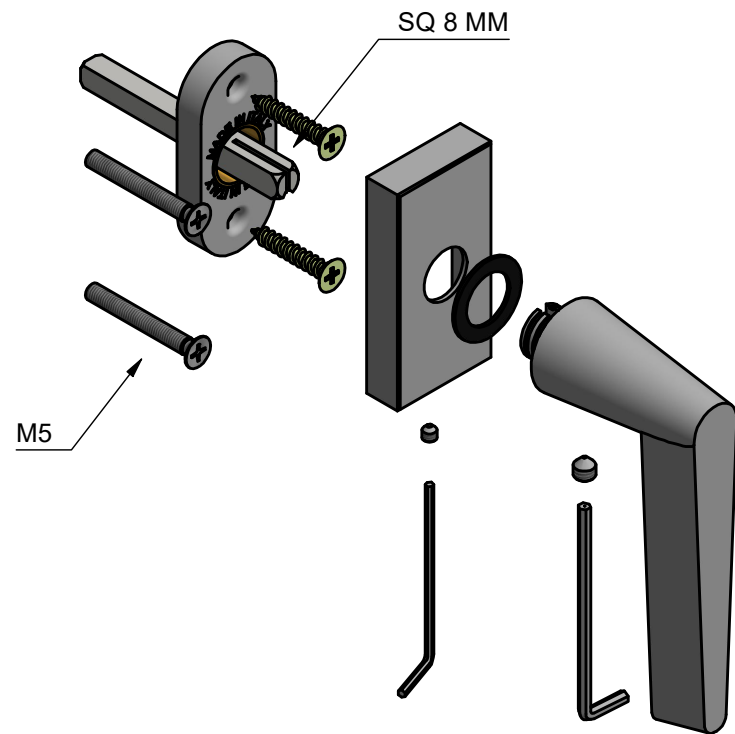

# CONE OH102-DK

non-locking tilt and turn  
window handle  
stainless steel

<p><b>FORMANI®</b></p> <p>FORMANI HOLLAND B.V. EUROPALAAN 12 6199 AB MAASTRICHT-AIRPORT NL T +31 (0)43 308 90 00 INFO@FORMANI.COM WWW.FORMANI.COM</p>	Type :	Version:	
	<p><b>CONE OH102-DK</b></p>		V01
	<p>Description: non-locking tilt and turn window handle stainless steel</p>		Format <b>A3</b>
<p>Formani filename: 3803D003_OH102-DK_V01.dwg</p>			
<p>Drawn by: Christian Brimbois</p>			
<p>Creation date: 8-3-2021</p>			