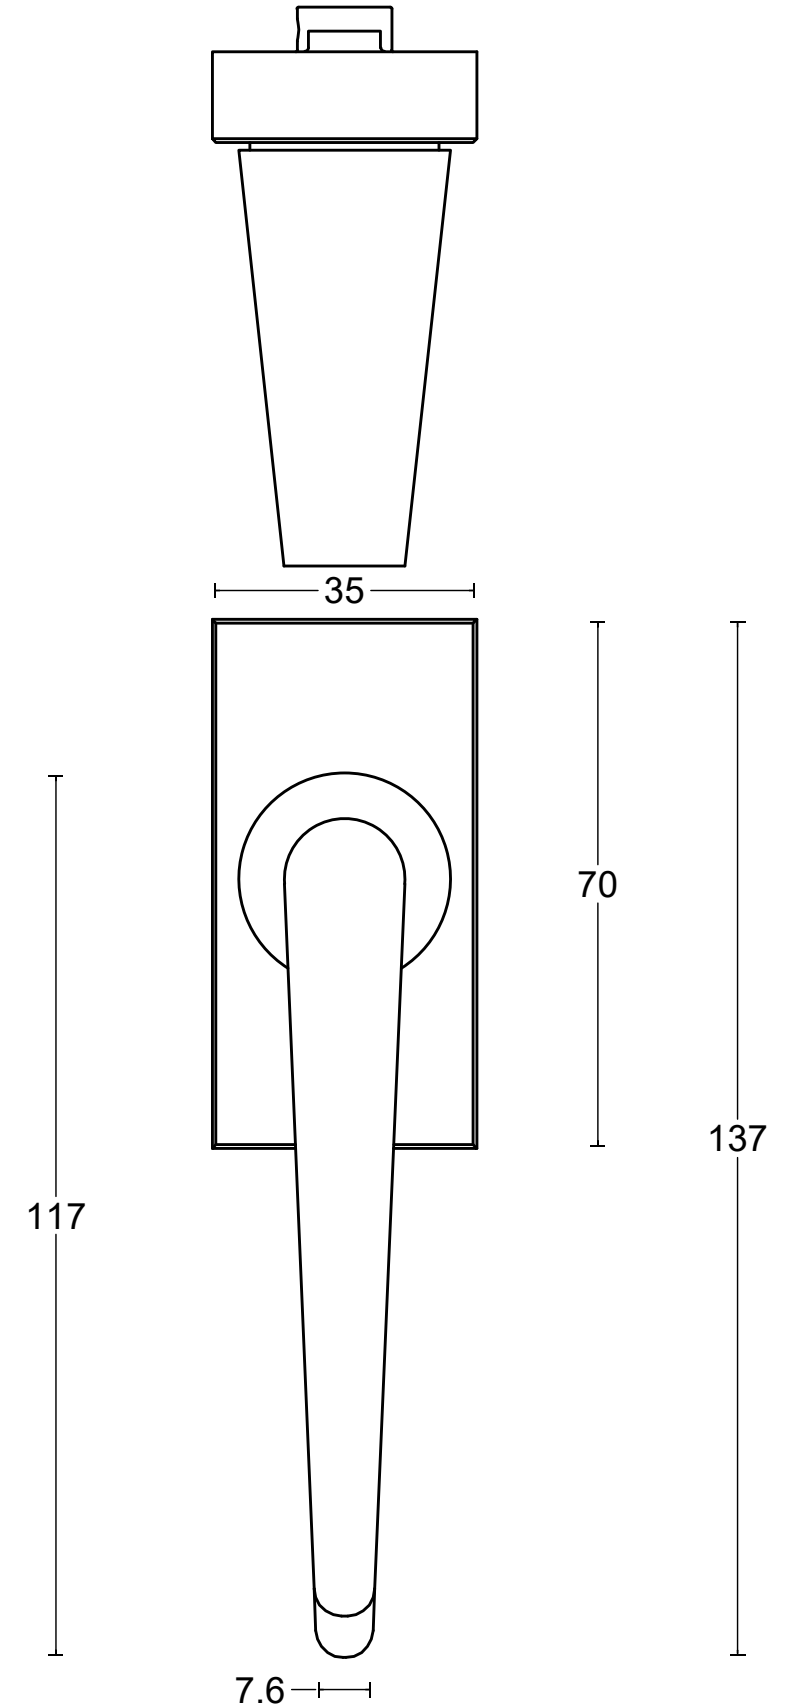

# CONE OH102-DK

non-locking tilt and turn  
window handle  
stainless steel

<p><b>FORMANI®</b></p> <p>FORMANI HOLLAND B.V. EUROPALAAN 12 6199 AB MAASTRICHT-AIRPORT NL T +31 (0)43 308 90 00 INFO@FORMANI.COM WWW.FORMANI.COM</p>	Type :	Version:	
	<p><b>CONE OH102-DK</b></p>		V01
	<p>Description: non-locking tilt and turn window handle stainless steel</p>		Format <b>A3</b>
<p>Formani filename: 3803D003_OH102-DK_V01.dwg</p>			
<p>Drawn by: Christian Brimbois</p>			
<p>Creation date: 8-3-2021</p>			